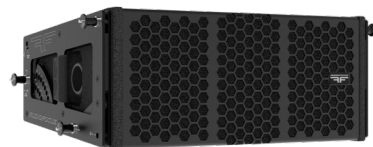

S 21 Legendary low end

S 21 is a compact, high-performance passive touring subwoofer, designed to complement our FR-X, ARES 8 and ARES 12 series in sound reinforcement applications scaling to full stadium shows.

S 21 houses a long excursion 21" neodymium driver and combines front diffusion, bass reflex, and transmission line design for maximum efficiency and outstanding SPL.

Rental companies favor S 21 as an alternative to industry-standard 2x18" subs, saving half the truck space and around 40% of the weight. The subwoofer can be deployed standalone, stacked or flown, making it a versatile, high-earning hire stock staple.

Protection cover for 2 x S21 subwoofer STACK configuration

Protection cover for 3 x S21 subwoofer STACK configuration

Related Speakers

ARES 8

Touring 2-way bi-amp line array loudspeaker

Ref. : 48091

ARES 12