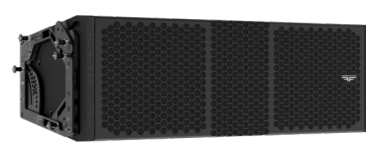

ARES 12

Touring 3-way 12" quad-amp line array loudspeaker