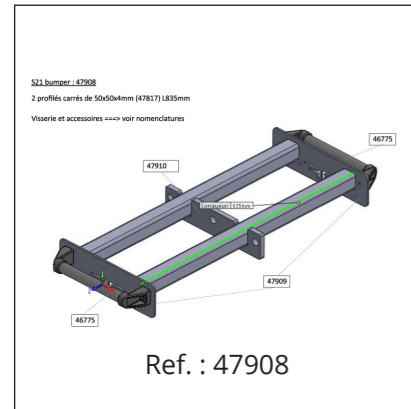

Accessories

Bumper for S 21